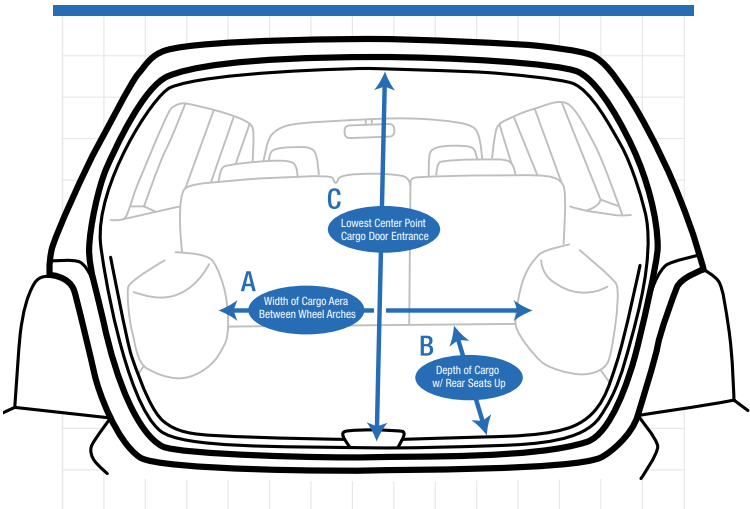

CAR SIZING CHART

NORTH AMERICA

MEASURING YOUR CAR FOR THE VARIOCAGE

Check to see if your car has a raised sill at the rear cargo entrance. If the sill is raised, you should put something flat under the cage so its doors can open correctly. We recommend rigid foam board insulation to minimize interference with your car's crumple zone. The floor of the cargo area should be flat.

- A**—Measure the narrowest usable area across the floor of the cargo area where you would position the crate (Note: The narrowest usable area is often between the rear wheel wells or at the bottom of the cargo door entrance.)
- B**—Measure the usable length of the cargo floor from the back seat to the door sill (Note: The front & back of the cage are angled. Total cage length is approximately 12" narrower at the top.)
- C**—Measure the height from the cargo floor to the lowest point at the top of the cargo door entrance (Note: Be sure to measure from the top center of the door frame straight down to the floor not at an angle.)

Variocage is adjustable in length. The slope of the front, back and sides are angled so it can easily fit in a typical cargo area. If you have a door with a steep angle, it may not close properly with the crate fully extended. Consider the final adjusted length of the cage to be sure it will offer enough space for your dog.